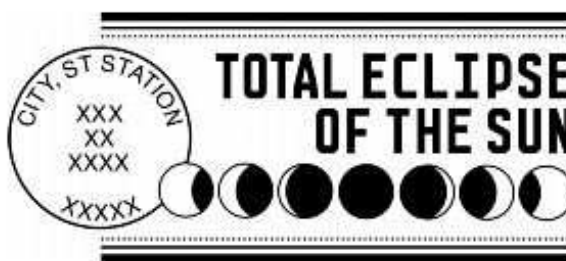

2017 August 21 Eclipse Pictorial Postmarks Challenge

anchoredscraps.com/2017/08/2017-eclipse-pictorial-postmarks-challenge/

Helen Rittersporn

8/21/2017

Today while we await the Total Solar Eclipse this afternoon, my blog post topic is the 2017 August 21 Eclipse Pictorial Postmarks Challenge. First of all, we are kicking off the new week! We've got references to the current USPS Postal Bulletin, Linn's Stamp News, Collect Postmarks, and even a link over to the Library of Congress blog post today on *Looking to the Sky: Solar Eclipse 2017*.